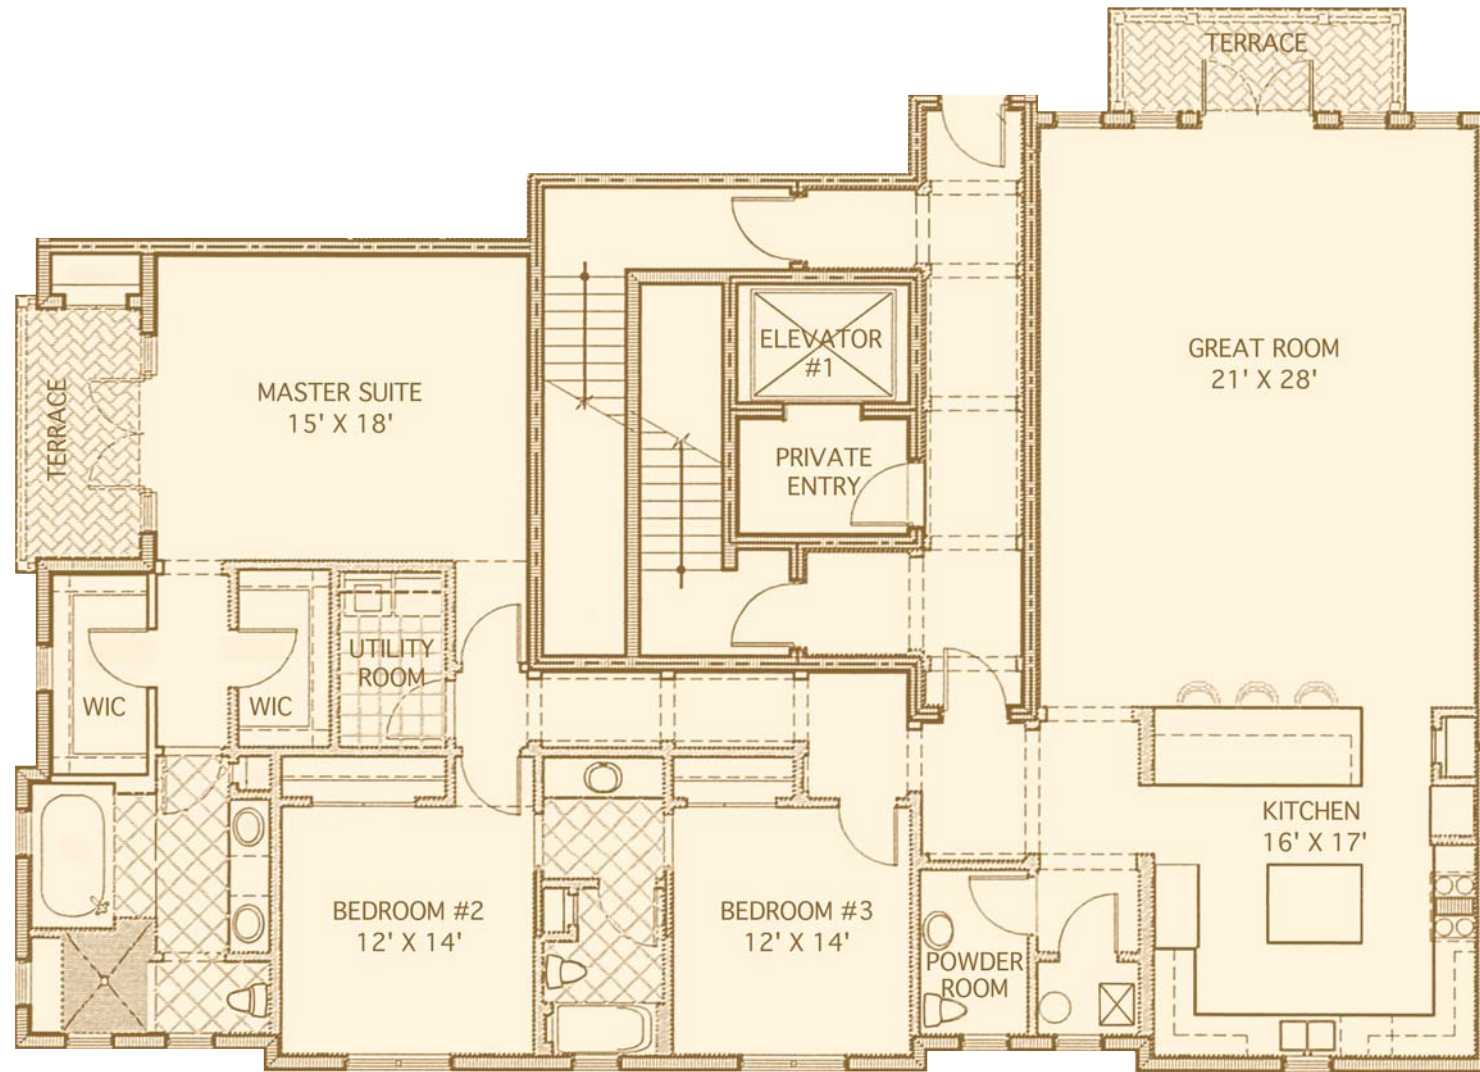

THE SALENTO

A/C Living.....2,736 SQ. FT.
 Total.....3,402 SQ. FT.*

*Cabana, Storage and Garage may vary

Each spectacular Bella Vista residence includes four bedrooms, plus three-and-one-half baths and features the finest materials and finishes, complemented by impeccable workmanship. In addition to its many luxurious details and amenities, Bella Vista offers an incomparable location, just minutes from the unsurpassed beauty of Delray's white sandy beaches.